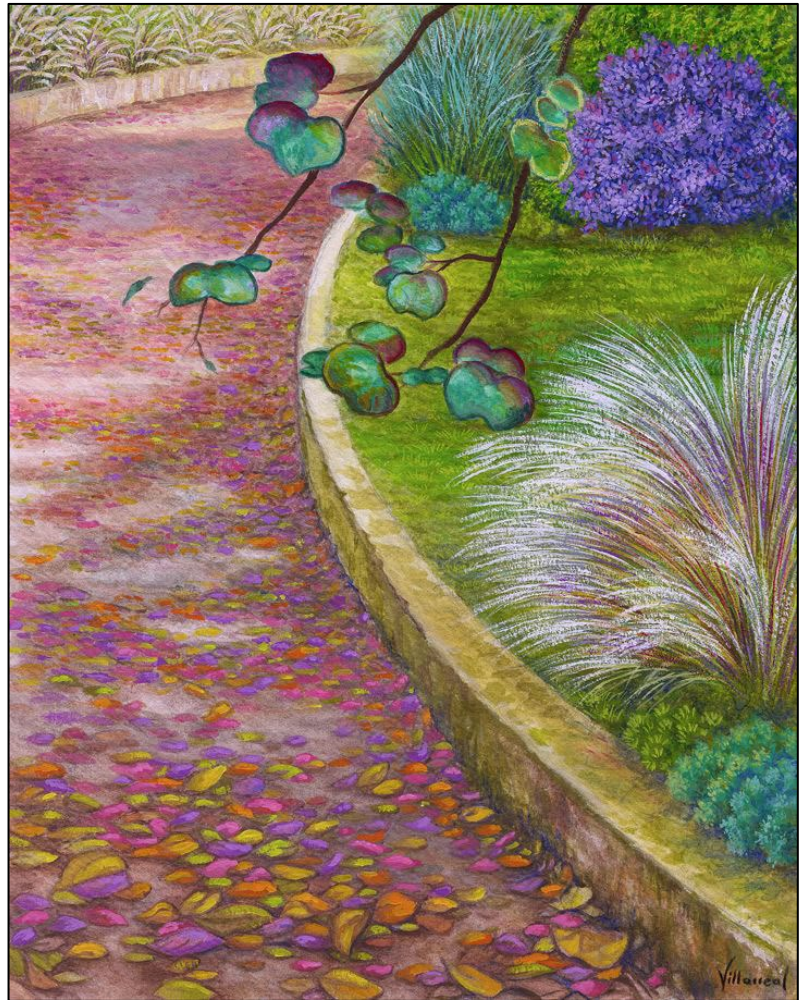

76. Side Entry and Steps

---

77. Subterranean View

Y. H. H.

A photograph of a curved road, taken on a outing in my city a few years ago, inspired this painting. I poured over the photograph and wondered how I might bring it to life first in my imagination and then on paper with vibrant colors and ornamental plants. The purple shrub that appears in the finished painting was a late and surprising addition.

High Quality Prints from Original  
Paintings by Mexican Artist  
*Francisco Villarreal*

**To place an order**

email: [dkphilpot@gmail.com](mailto:dkphilpot@gmail.com)  
call: 571-882-2606

**Payments accepted:**

- 👉 paypal      ☺ cash
- 👉 e-transfer      ☺ check

76. Purple Shrub on Curved Road